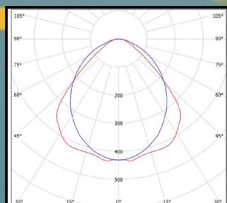

MODELLER

Sport LED 86W 4K 10 000lm
Sport LED 107W 4K 12000lm
Sport LED 130W 4K 14500lm
Sport LED 160W 4K 17600lm
Sport LED 190W 4K 21000lm
Sport LED 86W 4K DA 10 000lm
Sport LED 107W 4K DA12000lm
Sport LED 130W 4K DA 14500lm
Sport LED 160W 4K DA 17600lm
Sport LED 190W 4K DA 21000lm

70 169 91
70 169 92
70 169 93
70 169 94
70 169 95
70 169 96
70 169 97
70 169 98
70 169 99
70 170 00

Sport LED Pendel 86W 4K 10 000lm
Sport LED Pendel 107W 4K 12000lm
Sport LED Pendel 130W 4K 14500lm
Sport LED Pendel 160W 4K 17600lm
Sport LED Pendel 190W 4K 21000lm
Sport LED Pendel 86W 4K DA 10000lm
Sport LED Pendel 107W 4K DA12000lm
Sport LED Pendel 130W 4K DA 14500lm
Sport LED Pendel 160W 4K DA 17600lm
Sport LED Pendel 190W 4K DA 21000lm

Mått & vikt 86W, 107W & 160W A:1200 B:304 X:900 Y:198 9,3kg

Mått & vikt 130W & 190W A:1500 B:426 X:1200 Y:320 11,5kg